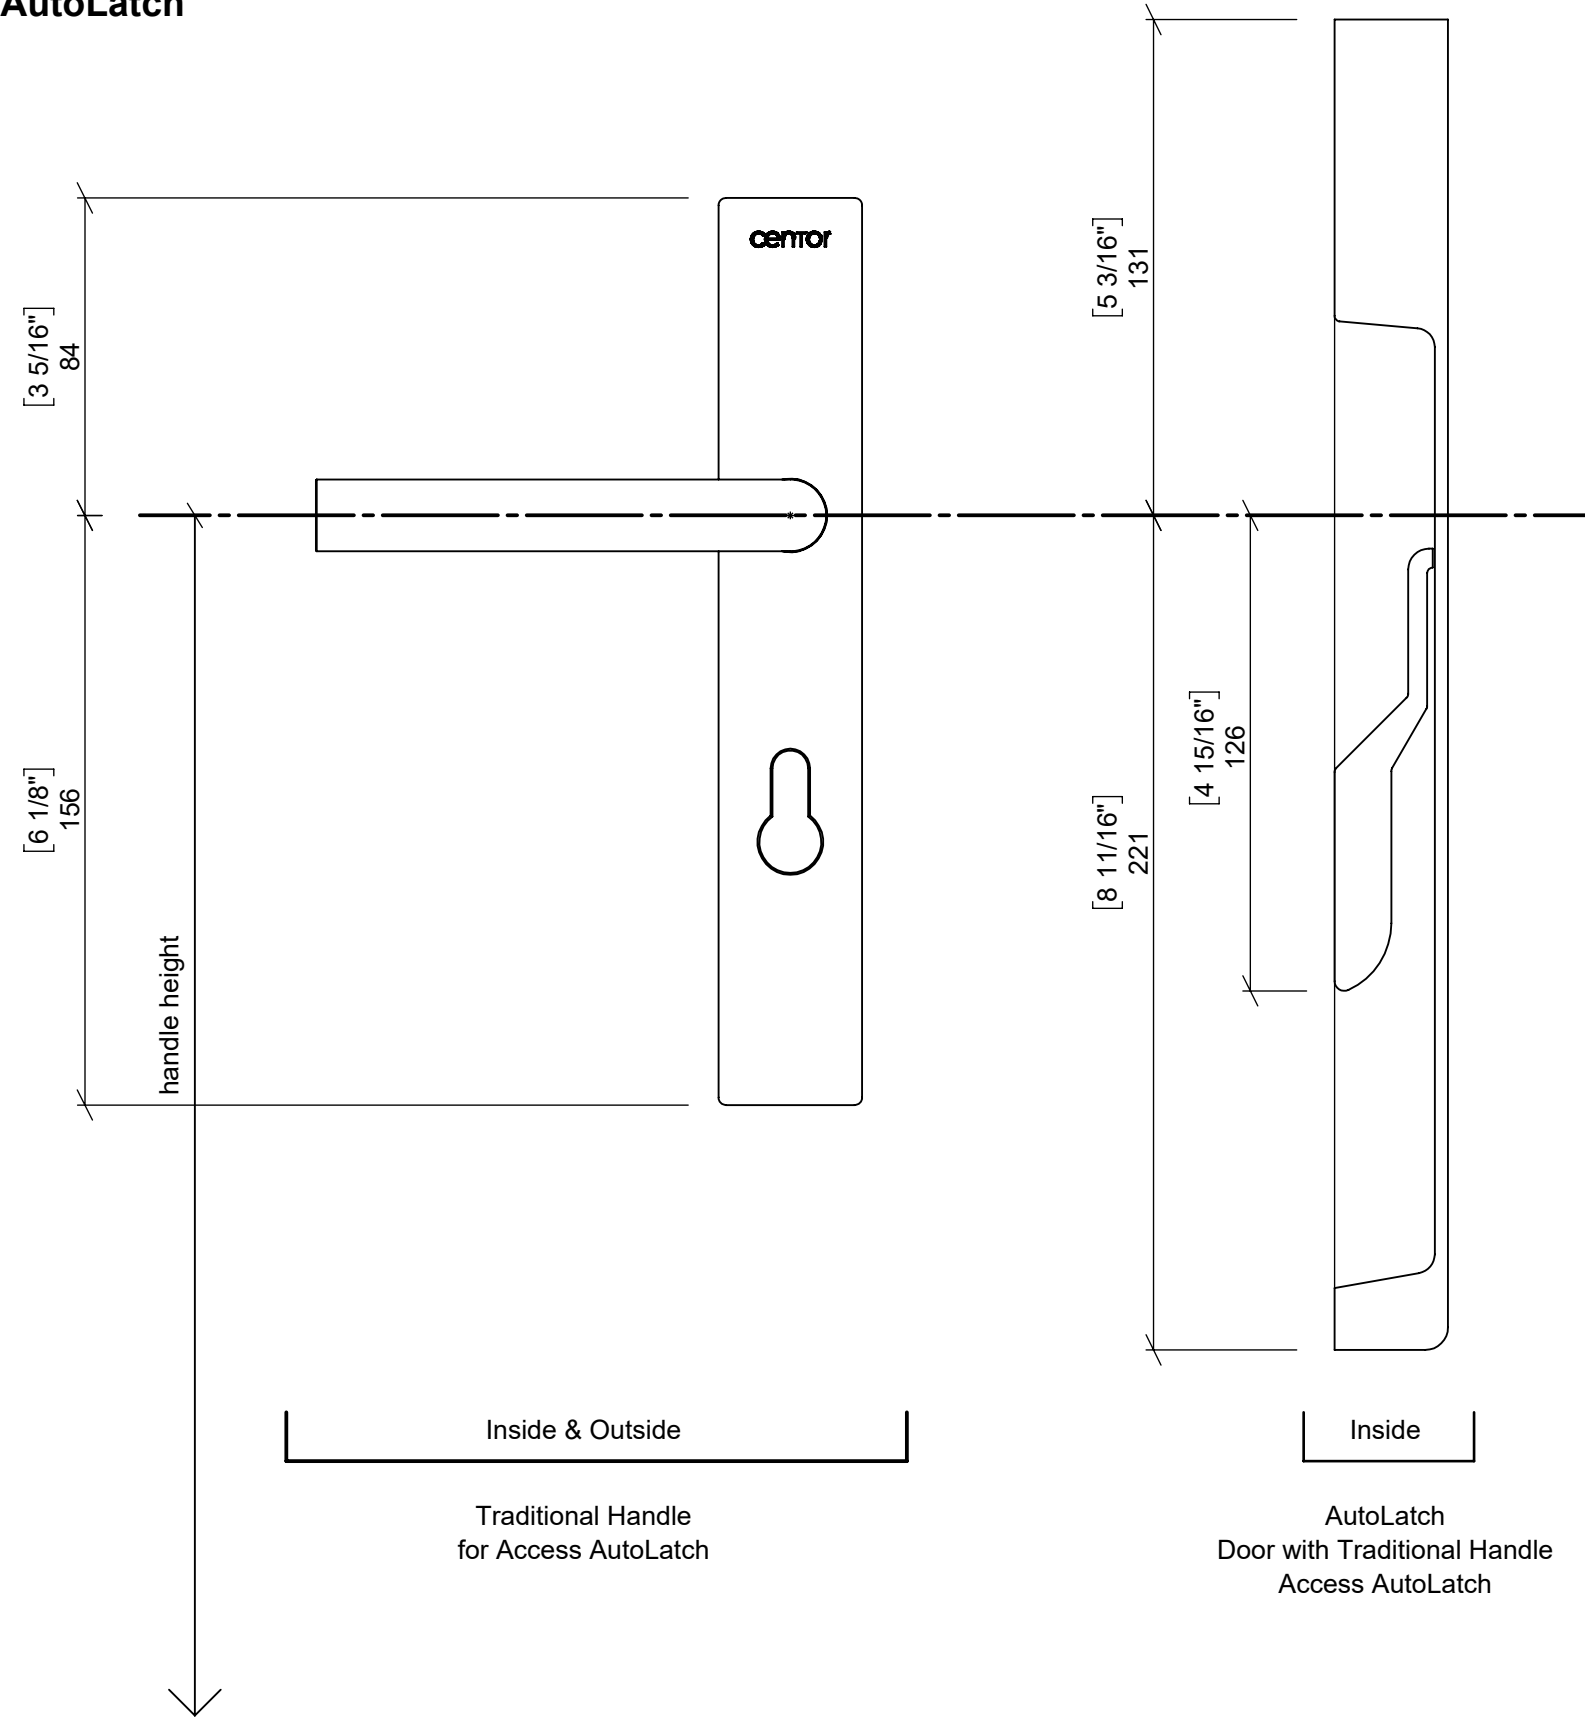

Doors with Traditional Handle Access AutoLatch

Windows, and Doors with Standard Access AutoLatch

Date	8 Mar 2023	Scale	1:2	Dwg no	AD_004
Revision	C	Page size	Tabloid	Pages	3 of 3