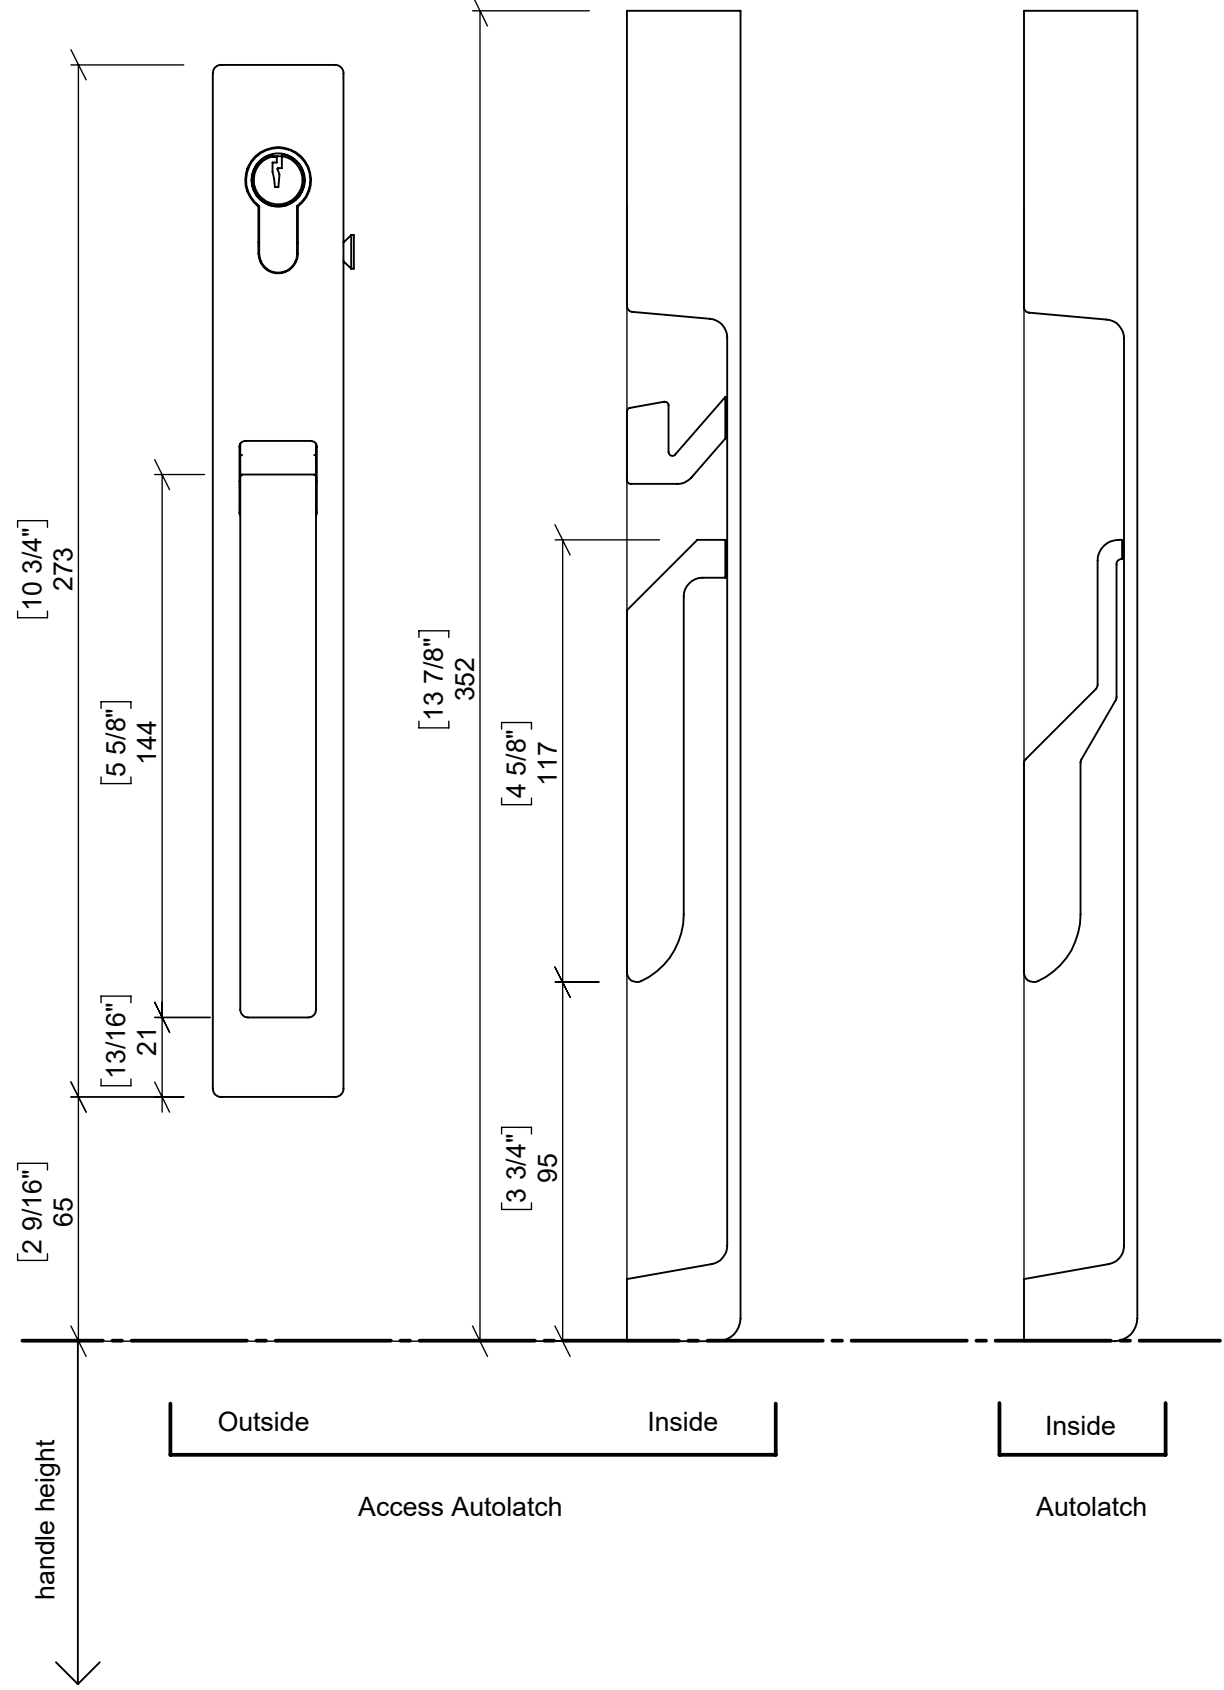

Doors with Traditional Handle Access AutoLatch

Windows, and Doors with Standard Access AutoLatch

Date	8 Mar 2023	Scale	1:2	Dwg no	AD_004
Revision	C	Page size	Tabloid	Pages	3 of 3